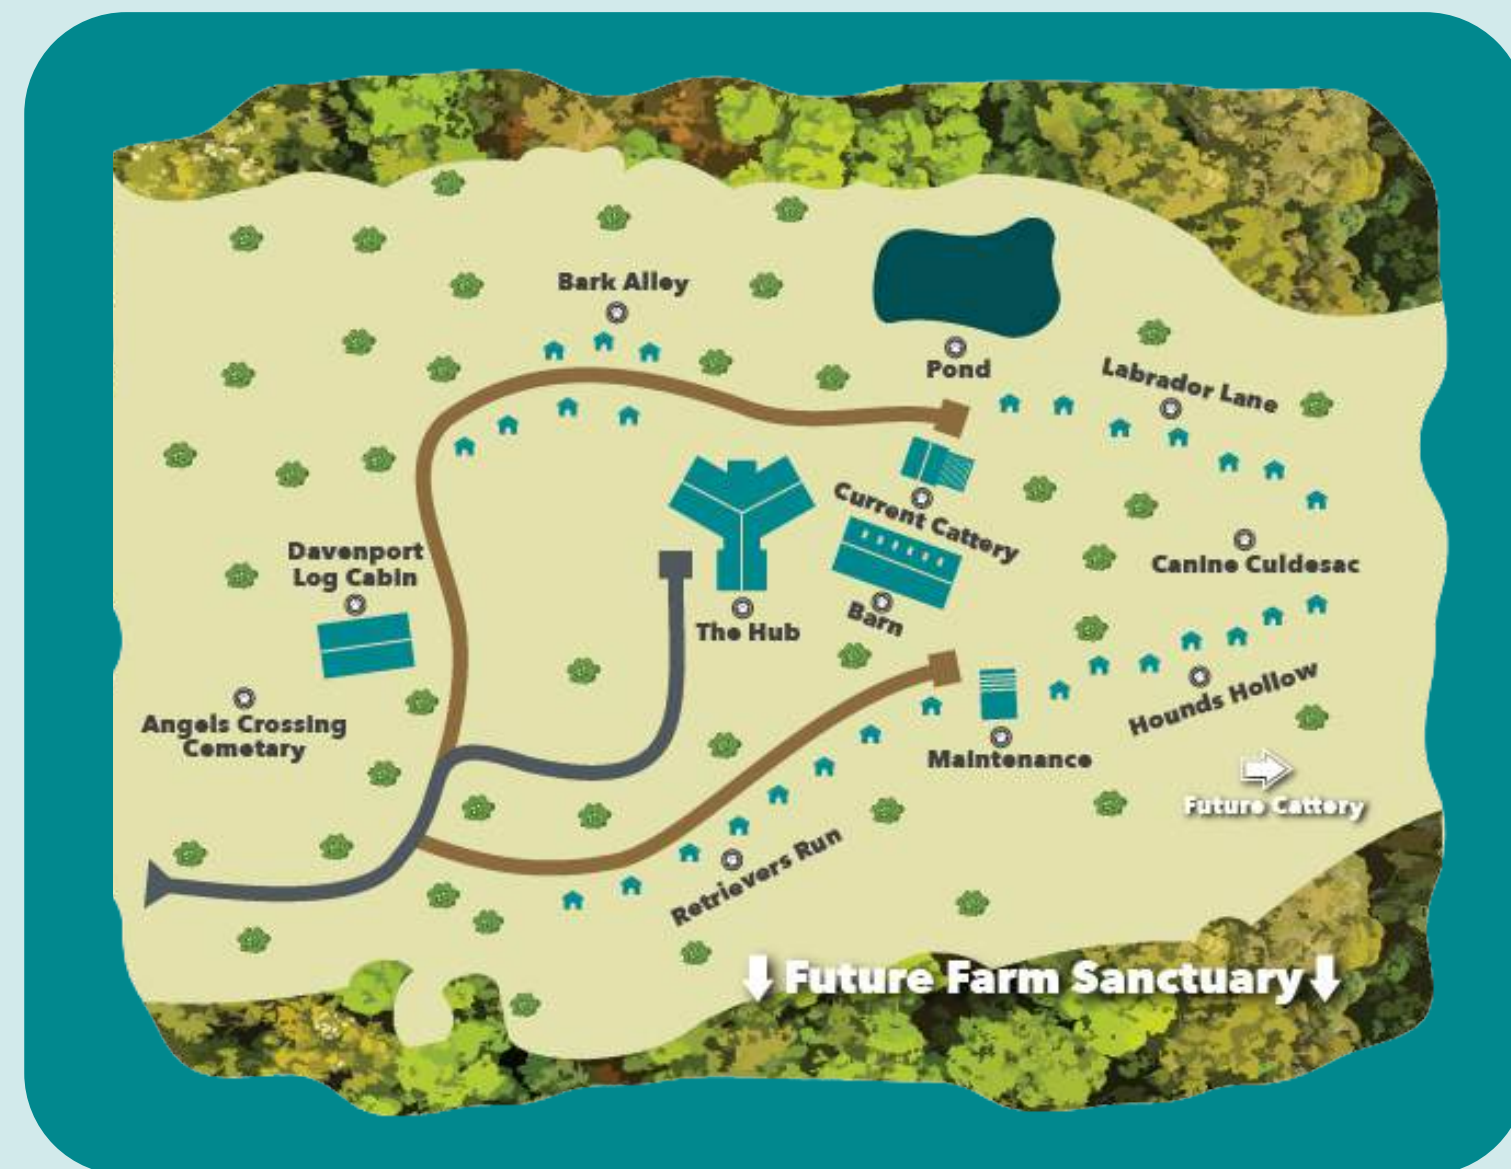

Hallie Hill

ANIMAL SANCTUARY

2026 Partner Packet

***We can't change an animal's past,
but we can rewrite their future.***

WHY PARTNER WITH **HALLIE HILL?**

Hallie Hill Animal Sanctuary is a 501c3 that provides a safe haven for animals with no other home or shelter. We prepare animals for adoption by providing respite, rehabilitation and socialization. For those animals whose chances of adoption are reduced due to age, medical or behavioral issues, Hallie Hill provides a loving Forever Home with the proper shelter, nutrition and medical care. We can't change an animal's past, but we can rewrite their future.

OUR PROPERTY

Hallie Hill has over 30 acres of land with large enclosures for dogs to live and play and a cattery to safely and comfortably house cats. The cattery has seven screened catios with spacious indoor living. Our facility features a pond for swimming, dog houses with straw and heat lamps, bedding, and individual pools to help keep animals comfortable. We also have an indoor facility to house older or medically vulnerable animals.