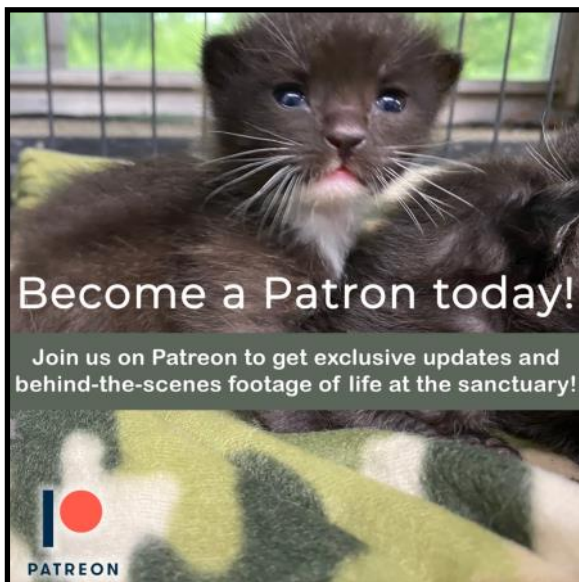

The Hallie Hill Howler

Become a Patron of Hallie Hill Today!!

🤔 What is Patreon?

Patreon is a place where we share exclusive content with our community in exchange for a monthly donation.