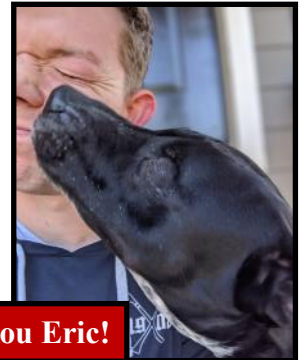

Thank you Eric!

November, 2020